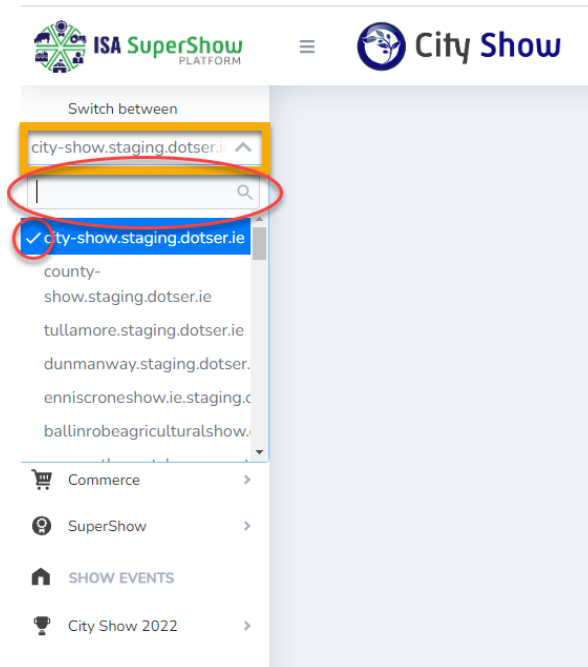

- a. You will see a dropdown at the top of the right-hand menu, where you can switch between sites - **find your own site from the list using the search box or scroll through the dropdown.** *These are all staging domain names, they will change once the site goes live.*

6. Click on the **Show logo** to go to the front end of the website.
7. You are now ready to enter competitions, apply for trade stands, purchase products and more.